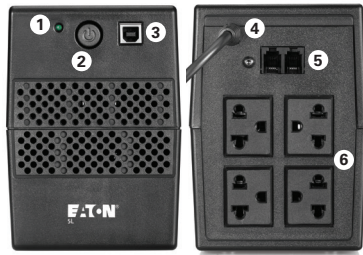

### Easy integration

- Ease of connection to any equipment (PC, HD TV, internet gateway) with universal outlets that support NEMA 5-15P and Schuko
- Install Eaton 5L UPS anywhere thanks to its small size
- Manage your UPS from your PC:
  - Shutdown software compatible with most OS for safe system shutdown and easy monitoring of UPS condition
  - UPS comes equipped with USB port and USB communication cable

# Eaton 5L UPS

- 1 LED
- 2 On / Off button
- 3 USB port
- 4 Fixed input cord 5-15P
- 5 Data line protection
- 6 4 outlets  
Supports NEMA 5-15P and Schuko

600VA / 800VA

1000VA

- 1 LED
- 2 On / Off button
- 3 USB port
- 4 Fixed input cord 5-15P
- 5 Data line protection
- 6 6 outlets  
Supports NEMA 5-15P and Schuko
- 7 Circuit breaker