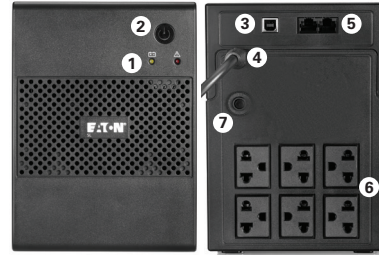

### Easy integration

- Ease of connection to any equipment (PC, HD TV, internet gateway) with universal outlets that support NEMA 5-15P and Schuko
- Install Eaton 5L UPS anywhere thanks to its small size
- Manage your UPS from your PC:
  - Shutdown software compatible with most OS for safe system shutdown and easy monitoring of UPS condition
  - UPS comes equipped with USB port and USB communication cable

# Eaton 5L UPS

- 1 LED
- 2 On / Off button
- 3 USB port
- 4 Fixed input cord 5-15P
- 5 Data line protection
- 6 4 outlets  
Supports NEMA 5-15P and Schuko

600VA / 800VA

1000VA

- 1 LED
- 2 On / Off button
- 3 USB port
- 4 Fixed input cord 5-15P
- 5 Data line protection
- 6 6 outlets  
Supports NEMA 5-15P and Schuko
- 7 Circuit breaker